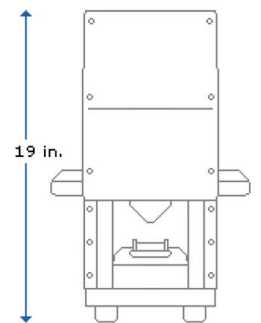

### HDC-V

FRONT VIEW

SIDE VIEW

Chamber Weight: 77lbs/34kg  
Cradle Weight: 8lbs/4kg

Accommodates standard  
desktop, laptop and full  
height SCSI/FC drives.

Drive Dimensions:  
Max Length: 6 inches  
Max Width: 5.25 inches  
Max Height: 2 inches

### HDC-Vx

FRONT VIEW

SIDE VIEW

Chamber Weight: 77lbs/34kg  
Cradle Weight: 8lbs/4kg

Accommodates drives still  
in caddies.

Drive Dimensions:  
Max Length: 9 inches  
Max Width: 5.25 inches  
Max Height: 2 inches