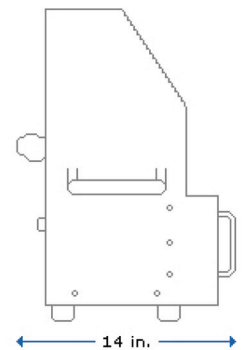

### HDC-V

FRONT VIEW

SIDE VIEW

Chamber Weight: 77lbs/34kg  
Cradle Weight: 8lbs/4kg

Accommodates standard  
desktop, laptop and full  
height SCSI/FC drives.

Drive Dimensions:  
Max Length: 6 inches  
Max Width: 5.25 inches  
Max Height: 2 inches

### HDC-Vx

FRONT VIEW

SIDE VIEW

Chamber Weight: 77lbs/34kg  
Cradle Weight: 8lbs/4kg

Accommodates drives still  
in caddies.

Drive Dimensions:  
Max Length: 9 inches  
Max Width: 5.25 inches  
Max Height: 2 inches