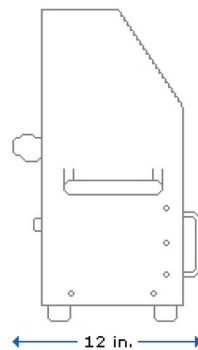

### HDC-V

FRONT VIEW

SIDE VIEW

Chamber Weight: 77lbs/34kg  
Cradle Weight: 8lbs/4kg

Accommodates standard  
desktop, laptop and full  
height SCSI/FC drives.

Drive Dimensions:  
Max Length: 6 inches  
Max Width: 5.25 inches  
Max Height: 2 inches

### HDC-Vx

FRONT VIEW

SIDE VIEW

Chamber Weight: 77lbs/34kg  
Cradle Weight: 8lbs/4kg

Accommodates drives still  
in caddies.

Drive Dimensions:  
Max Length: 9 inches  
Max Width: 5.25 inches  
Max Height: 2 inches