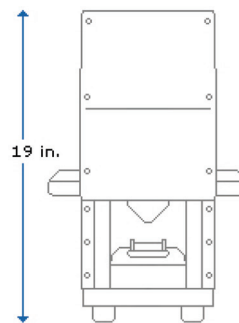

### HDC-V

FRONT VIEW

SIDE VIEW

Chamber Weight: 77lbs/34kg  
Cradle Weight: 8lbs/4kg

Accommodates standard  
desktop, laptop and full  
height SCSI/FC drives.

Drive Dimensions:  
Max Length: 6 inches  
Max Width: 5.25 inches  
Max Height: 2 inches

### HDC-Vx

FRONT VIEW

SIDE VIEW

Chamber Weight: 77lbs/34kg  
Cradle Weight: 8lbs/4kg

Accommodates drives still  
in caddies.

Drive Dimensions:  
Max Length: 9 inches  
Max Width: 5.25 inches  
Max Height: 2 inches